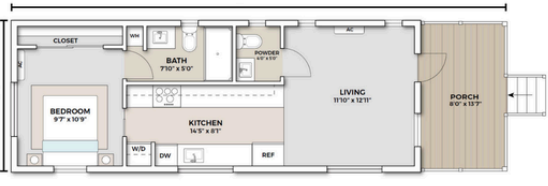

FEATURED HOMES

499 FT² TOTAL

6165 Talon Bay Dr. North Port, FL
(941) 394-4590 solanacottageresort.com

499 FT² TOTAL

499 FT² TOTAL

499 FT² TOTAL

499 FT² TOTAL

[SCHEDULE TOUR](#)

*Images and floor plans shown are for illustrative purposes only. Actual home features, layouts, colors, and finishes may vary. Renderings and photographs are intended to provide a general idea of available models and may not reflect exact specifications. All information is subject to change without notice.