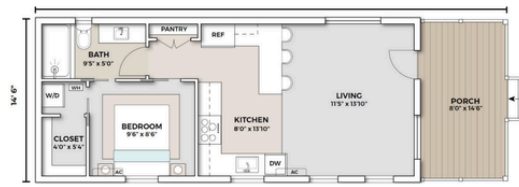

499 FT² TOTAL

Sierra Sky

499 FT² TOTAL